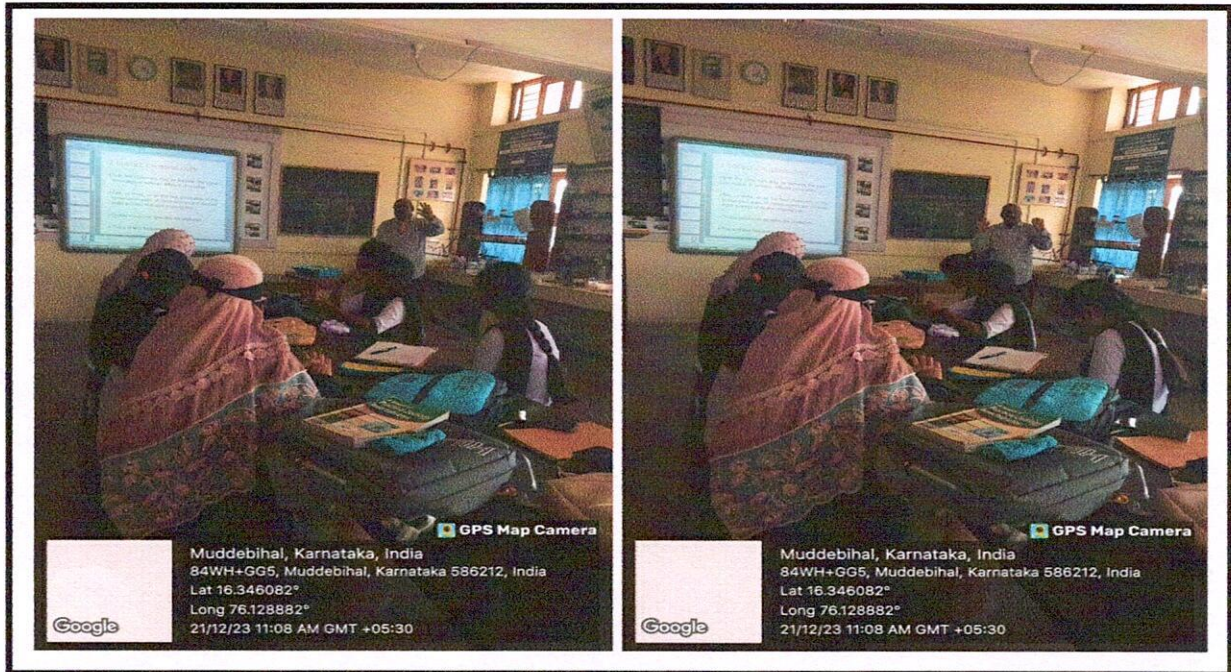

DEPARTMENT OF BOTANY

Muddebihal, Karnataka, India
84WH+GG5, Muddebihal, Karnataka 586212, India
Lat 16.346082°
Long 76.128882°
21/12/23 11:08 AM GMT +05:30

Muddebihal, Karnataka, India
84WH+GG5, Muddebihal, Karnataka 586212, India
Lat 16.346082°
Long 76.128882°
21/12/23 11:08 AM GMT +05:30